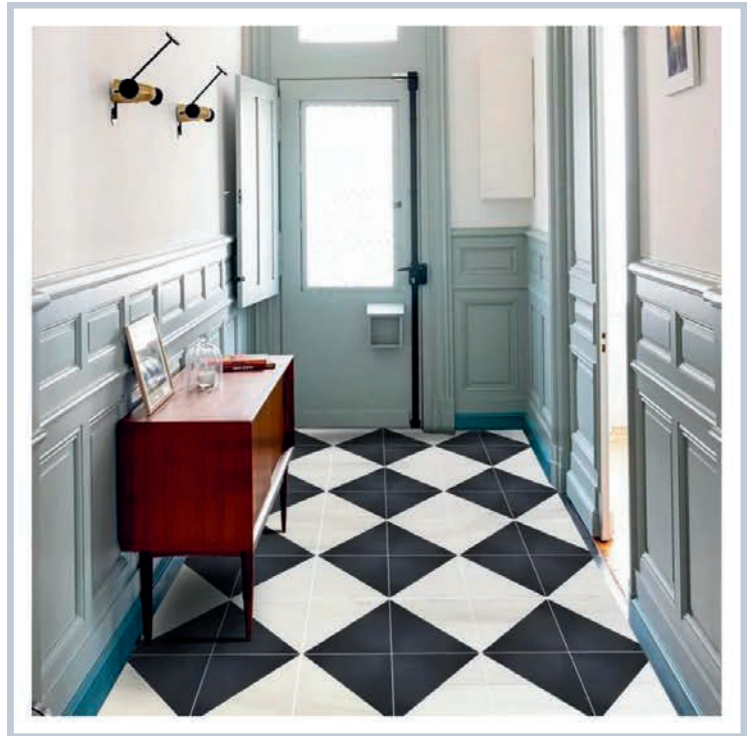

Custom Panel Beverage Cooler

Yale Professional Ventilation

Laundry Room

DESIGN BOARD

Basalt and Dolomite Honed Floor Tile
Bright White Grout

Arctic White Countertop

Maple Haze Cabinetry

Symmons Identity
Polished Chrome Faucet