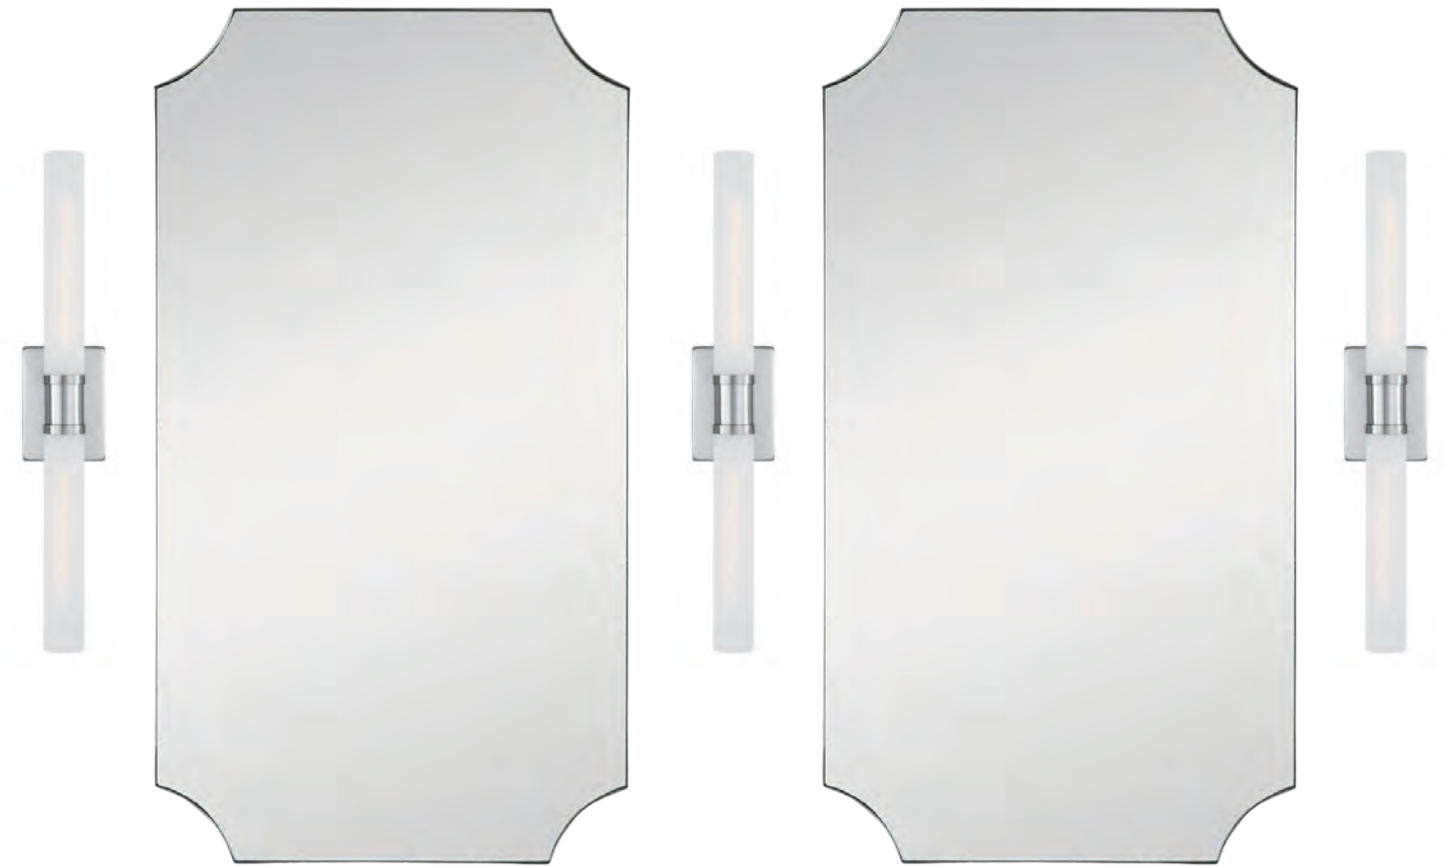

Primary Bath

DESIGN BOARD

Main Floor/Shower Floor
Iceberg Dolomite
Light Pewter Grout

Shower Walls
Zellige Pearl Opal
Light Pewter Grout

Wall Sconces and Mirror
Nickel Finish

Tedd Wood
Maple Alabaster Cabinetry

Polished Nickel
Hardware

Calacatta Zoya Countertop

Kohler Composed Shower System
and Tub Filler with Coordinating
Faucet in Polished Chrome

Junior Suite Bath

DESIGN BOARD

Spectra Calacatta Thassos
Main Floor - Frosty Grout

Artisan Mist Ceramic
Shower Walls - Frosty Grout

Carrara Catalina
Porcelain Shower
Floor - Iron Grout

Chrome Sconce and Mirror

Kohler
Shower System
and
Coordinating
Faucet in
Polished Chrome

Carrara Morro Countertop