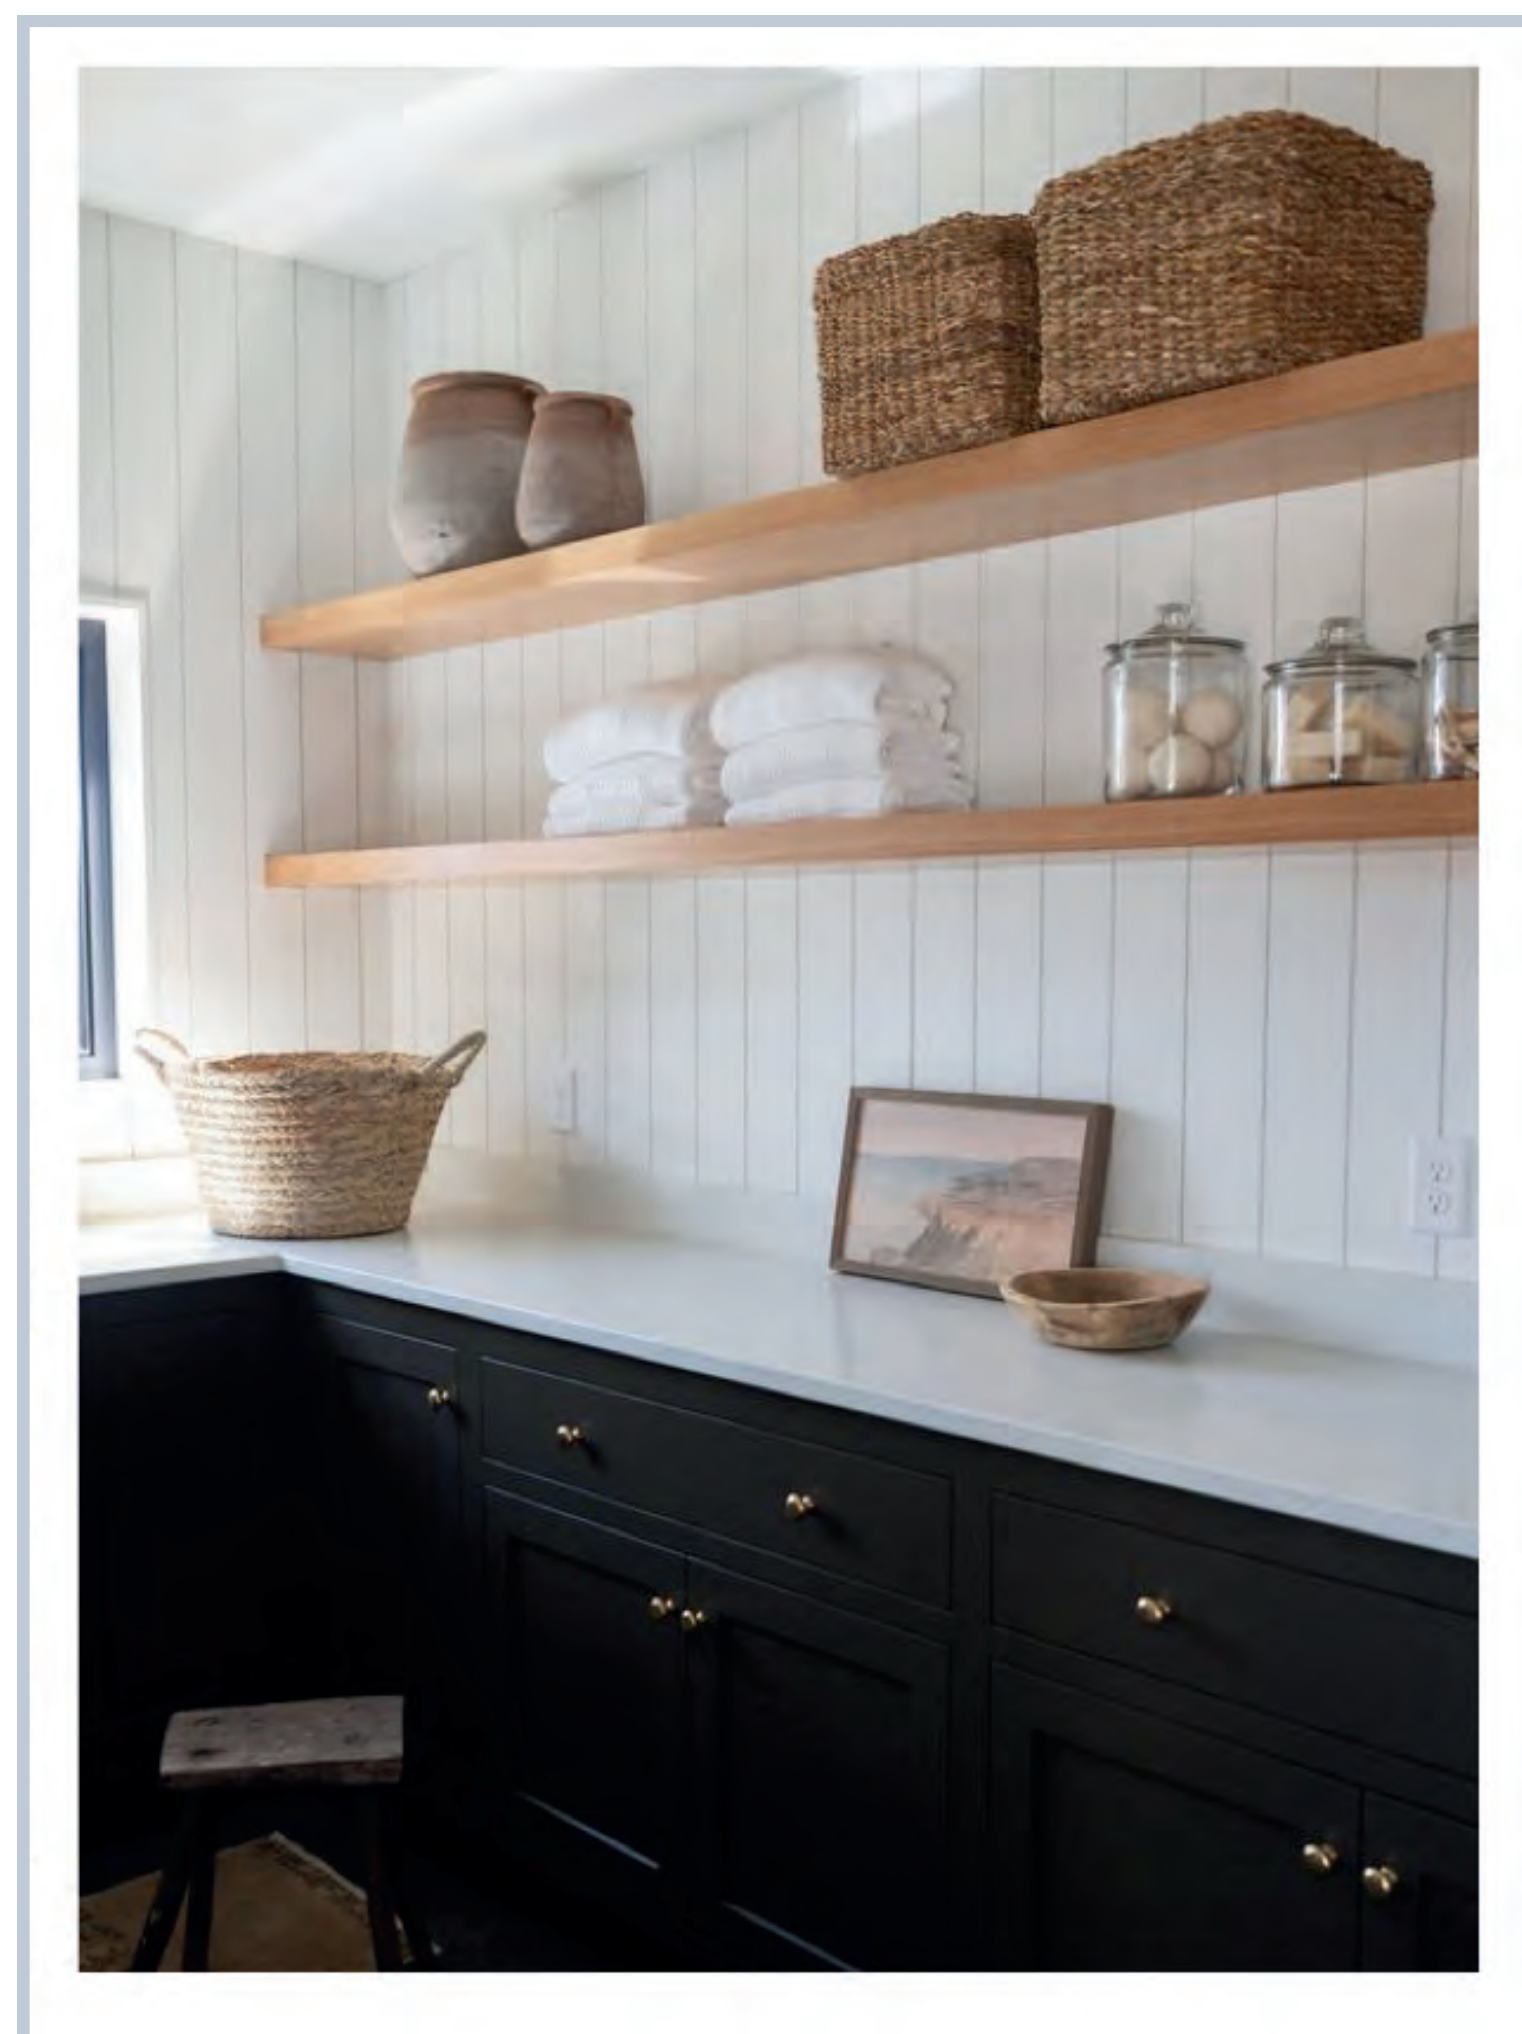

Laundry Inspiration Photo